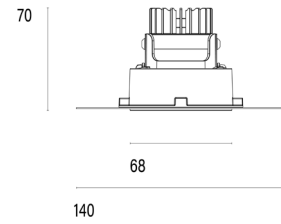

101 06 002101.012

Model

Name	Mono 060 Trimless Type 1 Recessed Downlighter
Finish	Structured White
Area	Indoor

System

Power (Luminaire)	6.8W
Power (System)	8W
Voltage	240V-AC
Optics	Rotationally Symmetrical Direct 40°
Colour Temperature	2700°K
Luminous Flux	626lm
TM30	Rf95 Rg103
CRI	Ra98
Lumen Maintenance	L90 B10 50000hrs
Chromacity	<3 McAdam Step Ellipse
Articulation	Fixed
Cut-Out	Round 85mm x 100mm Depth
Ingress Protection	IP44
Control Device	Remote Phase DIM (Included)
Class	III